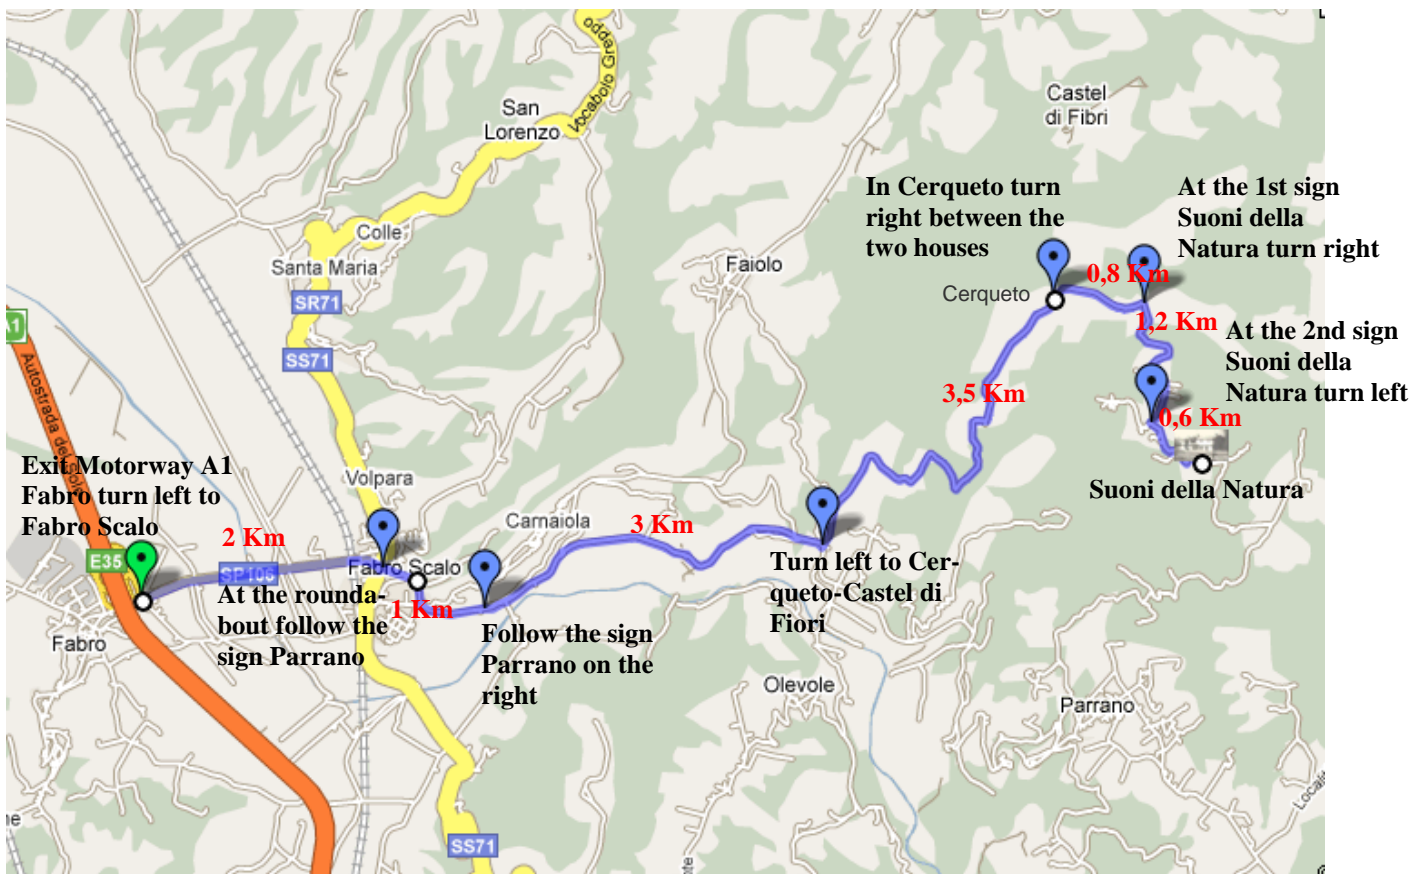

How to find us

Insert in the GPS system: from FABRO SCALO to LOCALITA' MANZIANO - PARRANO or these coordinates 42°53'2N
GPS: 12°07'14E
(google map 42.883012,12.120525)
See road directions and map below

Exit A1 motorway at Fabro: turn left towards Fabro Scalo for 2 km, at the roundabout follow signs for Parrano for 4 Km; then turn left towards Cerqueto-Castel di Fiori for 3,5 Km (**road asphalted for first 2 km, unasphalted for 4 km**) ; in Cerqueto (between the two houses) turn right for 0,8 Km and then right at the stone columns following signs Suoni della Natura for 1,8 Km.
(Tel: +39 347 806 7550 / +39 327 638 0763 / +41 793 16 83 15 / +41 763 36 65 65)

1

2

3

4